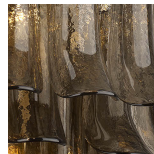

BELLA FIGURA

Dahlia Wall Light

WL461-3

Collection Name

RETRO MURANO COLLECTION

The perfect match for our Dahlia chandelier, combining modernity with classic design and elegance, the new Dahlia wall light is a more contemporary take on its predecessor the Petal wall light. Inspired by the delicate petals that adorn the opulent Dahlia flower, each piece of glass hangs beautifully from the ceiling frame in either smoke or satin Murano glass.

Compatible with

Bathroom

Yacht Club

WL461-3 in Smoke Murano Glass and Polished Gold

Available Finishes

Metal Finish

Chrome

Polished Gold

Brushed Dark
Bronze

Murano Glass Finish

Satin Dahlia
Glass

Smoke Dahlia
Glass

Clear Dahlia
Glass

Available Sizes

3 Leaves

WL461-3,
Height: 30 cm (11.81")
Width: 25 cm (9.84")
Depth: 20 cm (7.87")
Bulbs: 2 x 25W G9
Net Weight: 2 kg / 4 lb