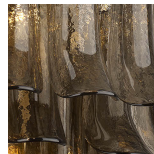

BELLA FIGURA

Dahlia Wall Light

WL461-3

Collection Name

RETRO MURANO COLLECTION

The perfect match for our Dahlia chandelier, combining modernity with classic design and elegance, the new Dahlia wall light is a more contemporary take on its predecessor the Petal wall light. Inspired by the delicate petals that adorn the opulent Dahlia flower, each piece of glass hangs beautifully from the ceiling frame in either smoke or satin Murano glass.

Compatible with

Bathroom

Yacht Club

WL415-3 in Satin Glass and Polished Gold

Available Finishes

Metal Finish

Chrome

Polished Gold

Brushed Dark Bronze

Murano Glass Finish

Satin Dahlia Glass

Smoke Dahlia Glass

Clear Dahlia Glass

Available Sizes

3 Leaves

WL461-3,
Height: 30 cm (11.81")
Width: 25 cm (9.84")
Depth: 20 cm (7.87")
Bulbs: 2 x 25W G9
Net Weight: 2 kg / 4 lb