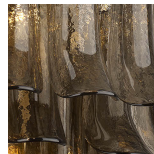

BELLA FIGURA

Dahlia Wall Light

WL461-6

Collection Name

RETRO MURANO COLLECTION

The perfect match for our Dahlia chandelier, combining modernity with classic design and elegance, the new Dahlia wall light is a more contemporary take on its predecessor the Petal wall light. Inspired by the delicate petals that adorn the opulent Dahlia flower, each piece of glass hangs beautifully from the ceiling frame in either smoke or satin Murano glass.

Compatible with

Bathroom

Yacht Club

WL461-6 in Smoke Murano Glass and Polished Gold

Available Finishes

Metal Finish

Chrome

Polished Gold

Brushed Dark Bronze

Murano Glass Finish

Satin Dahlia Glass

Smoke Dahlia Glass

Clear Dahlia Glass

Available Sizes

3 Leaves

WL461-3,
Height: 30 cm (11.81")
Width: 25 cm (9.84")
Depth: 20 cm (7.87")
Bulbs: 2 x 25W G9
Net Weight: 2 kg / 4 lb