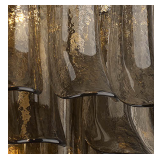

BELLA FIGURA

Dahlia Wall Light

WL461-6

Collection Name

RETRO MURANO COLLECTION

The perfect match for our Dahlia chandelier, combining modernity with classic design and elegance, the new Dahlia wall light is a more contemporary take on its predecessor the Petal wall light. Inspired by the delicate petals that adorn the opulent Dahlia flower, each piece of glass hangs beautifully from the ceiling frame in either smoke or satin Murano glass.

Metal Finish

Chrome

Polished Gold

Brushed Dark
Bronze

Murano Glass Finish

Satin Dahlia
Glass

Smoke Dahlia
Glass

Clear Dahlia
Glass