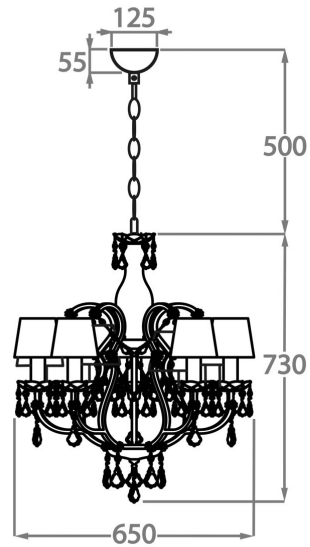

CL351-5 in Black Nickel and Clear Lead Crystal with 4 Inch Empire Shades (candle Clip) in Silk Dupion 5018W/ 86

Available Finishes

Glass Shape

Clear Lead Crystal

Metal Finish

Polished
Nickel

Polished Gold

Black Nickel

Polished
Gunmetal

Available Sizes

5 Light

CL351-5,

Height: 61 cm (24.02")

Diameter: 45 cm (17.72")

Bulbs: 5 x 40w E14

Net Weight: 5 kg / 11 lb

8 Light

CL351-8,

Height: 73 cm (28.74")

Diameter: 65 cm (25.59")

Bulbs: 8 x 40w E14

Net Weight: 8 kg / 18 lb

The dimensions of the central rod/chain and ceiling rose are not included in the height measurements.
Standard rod/chain and ceiling rose is 50cm if not otherwise specified by customer.