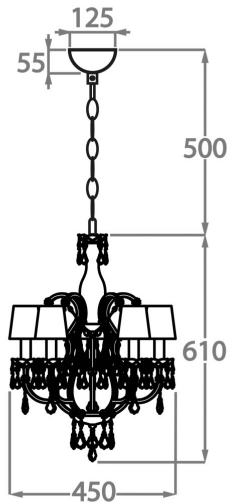

CL351-5 in Black Nickel and Clear Lead Crystal with 4 Inch Empire Shades (candle Clip) in Silk Dupion 5018W/ 86

Available Finishes

Glass Shape

Clear Lead Crystal

Metal Finish

Polished
Nickel

Polished Gold

Black Nickel

Polished
Gunmetal

Available Sizes

5 Light

CL351-5,

Height: 61 cm (24.02")

Diameter: 45 cm (17.72")

Bulbs: 5 x 40w E14

Net Weight: 5 kg / 11 lb

8 Light

CL351-8,

Height: 73 cm (28.74")

Diameter: 65 cm (25.59")

Bulbs: 8 x 40w E14

Net Weight: 8 kg / 18 lb

The dimensions of the central rod/chain and ceiling rose are not included in the height measurements.
Standard rod/chain and ceiling rose is 50cm if not otherwise specified by customer.