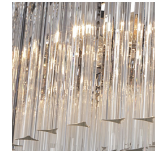

Chrome

Polished Gold

Brushed Dark Bronze

Murano Glass Finish

Clear Murano

Smoke Murano

Available Sizes

Two Tier