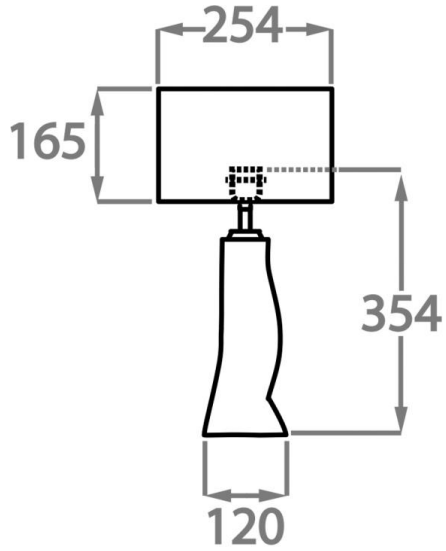

#### Recommended Shade(s) (OPTIONAL)

10" Tall Drum

TL816,

Height: 34.5 cm (13.58")

Diameter: 12 cm (4.72")

Bulbs: 1 x 40W E27

Cable Exit: Top

Dimensions are measured from the base of the lamp to the middle of the bulb holder and are excluding shade.  
Overall height with recommended 10" tall drum shade is 56.9cm - 22.4"