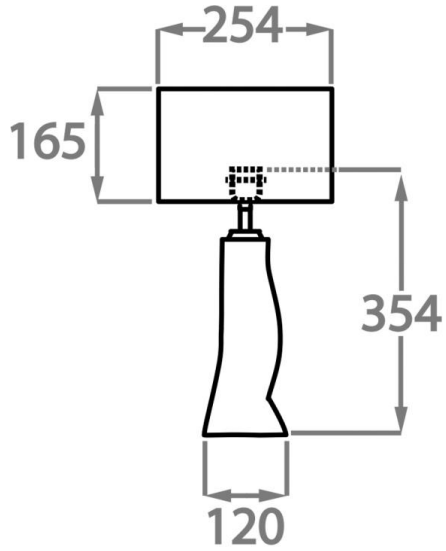

Silk Flex

Black

Cream

Brown

Silver

Available Sizes

Size One

TL816,

Height: 34.5 cm (13.58")

Diameter: 12 cm (4.72")

Bulbs: 1 x 40W E27

Cable Exit: Top

Dimensions are measured from the base of the lamp to the middle of the bulb holder and are excluding shade.
Overall height with recommended 10" tall drum shade is 56.9cm - 22.4"