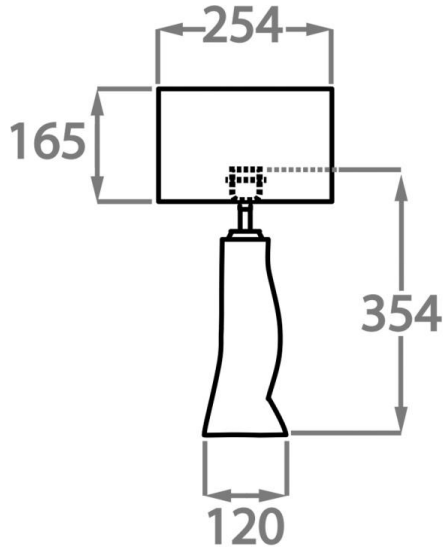

Cream

Brown

Silver

Available Sizes

Size One

TL816,

Height: 34.5 cm (13.58")

Diameter: 12 cm (4.72")

Bulbs: 1 x 40W E27

Cable Exit: Top

Dimensions are measured from the base of the lamp to the middle of the bulb holder and are excluding shade.
Overall height with recommended 10" tall drum shade is 56.9cm - 22.4"