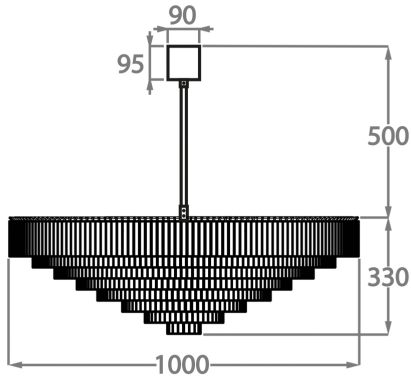

#### Murano Glass Finish

Clear Hammered

Available Sizes

**Size One**

CL456-60,  
Height: 33 cm (12.99")  
Diameter: 60 cm (23.62")  
Bulbs: 6 x 40W E27  
Net Weight: 40 kg / 88 lb

**Size Two**

CL456-75,  
Height: 33 cm (12.99")  
Diameter: 75 cm (29.53")  
Bulbs: 6 x 40W E27  
Net Weight: 60 kg / 132 lb

**Size Three**

CL456-100,  
Height: 33 cm (12.99")  
Diameter: 100 cm (39.37")  
Bulbs: 12 x 40W E27  
Net Weight: 100 kg / 220 lb

**Size Four**

CL456-125,  
Height: 33 cm (12.99")  
Diameter: 125 cm (49.21")  
Bulbs: 16 x 40W E27  
Net Weight: 130 kg / 286 lb

The dimensions of the central rod and ceiling rose are not included in the height measurements. Please add a minimum of 15cm (6") to the height to take this into account. The standard rod and ceiling rose height is 50cm (20") if not otherwise specified by customer.