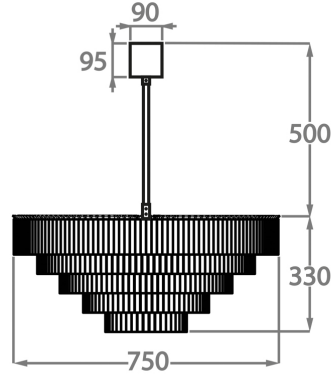

#### Murano Glass Finish

Clear Hammered

Available Sizes

**Size One**

CL456-60,  
Height: 33 cm (12.99")  
Diameter: 60 cm (23.62")  
Bulbs: 6 x 40W E27  
Net Weight: 40 kg / 88 lb

**Size Two**

CL456-75,  
Height: 33 cm (12.99")  
Diameter: 75 cm (29.53")  
Bulbs: 6 x 40W E27  
Net Weight: 60 kg / 132 lb

**Size Three**

CL456-100,  
Height: 33 cm (12.99")  
Diameter: 100 cm (39.37")  
Bulbs: 12 x 40W E27  
Net Weight: 100 kg / 220 lb

**Size Four**

CL456-125,  
Height: 33 cm (12.99")  
Diameter: 125 cm (49.21")  
Bulbs: 16 x 40W E27  
Net Weight: 130 kg / 286 lb

The dimensions of the central rod and ceiling rose are not included in the height measurements. Please add a minimum of 15cm (6") to the height to take this into account. The standard rod and ceiling rose height is 50cm (20") if not otherwise specified by customer.