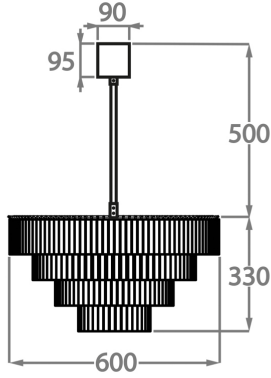

#### Murano Glass Finish

Clear Hammered

Available Sizes

**Size One**

CL456-60,  
Height: 33 cm (12.99")  
Diameter: 60 cm (23.62")  
Bulbs: 6 x 40W E27  
Net Weight: 40 kg / 88 lb

**Size Two**

CL456-75,  
Height: 33 cm (12.99")  
Diameter: 75 cm (29.53")  
Bulbs: 6 x 40W E27  
Net Weight: 60 kg / 132 lb

**Size Three**

CL456-100,  
Height: 33 cm (12.99")  
Diameter: 100 cm (39.37")  
Bulbs: 12 x 40W E27  
Net Weight: 100 kg / 220 lb

**Size Four**

CL456-125,  
Height: 33 cm (12.99")  
Diameter: 125 cm (49.21")  
Bulbs: 16 x 40W E27  
Net Weight: 130 kg / 286 lb

The dimensions of the central rod and ceiling rose are not included in the height measurements. Please add a minimum of 15cm (6") to the height to take this into account. The standard rod and ceiling rose height is 50cm (20") if not otherwise specified by customer.