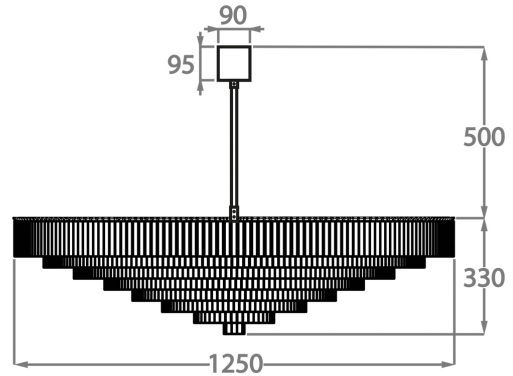

#### Murano Glass Finish

Clear Hammered

Available Sizes

**Size One**

CL456-60,  
Height: 33 cm (12.99")  
Diameter: 60 cm (23.62")  
Bulbs: 6 x 40W E27  
Net Weight: 40 kg / 88 lb

**Size Two**

CL456-75,  
Height: 33 cm (12.99")  
Diameter: 75 cm (29.53")  
Bulbs: 6 x 40W E27  
Net Weight: 60 kg / 132 lb

**Size Three**

CL456-100,  
Height: 33 cm (12.99")  
Diameter: 100 cm (39.37")  
Bulbs: 12 x 40W E27  
Net Weight: 100 kg / 220 lb

**Size Four**

CL456-125,  
Height: 33 cm (12.99")  
Diameter: 125 cm (49.21")  
Bulbs: 16 x 40W E27  
Net Weight: 130 kg / 286 lb

The dimensions of the central rod and ceiling rose are not included in the height measurements. Please add a minimum of 15cm (6") to the height to take this into account. The standard rod and ceiling rose height is 50cm (20") if not otherwise specified by customer.