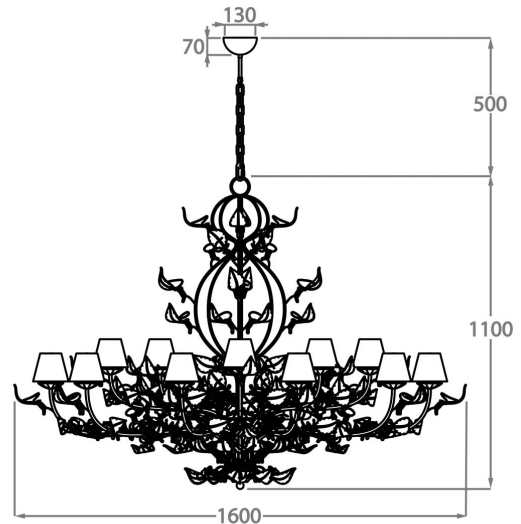

Murano Glass Finish

Clear

Available Sizes

6 Light

CL67-6,

Height: 65 cm (25.59")

Diameter: 80 cm (31.5")

Bulbs: 6 x 40w E14 Golf Ball Bulbs/Lamps only

Net Weight: 12 kg / 26 lb

8 Light

CL67-8,

Height: 75 cm (29.53")

Diameter: 95 cm (37.4")

Bulbs: 8 x 40w E14 Golf Ball Bulbs/Lamps only

Net Weight: 18 kg / 40 lb

12 Light

CL67-12,

Height: 90 cm (35.43")

Diameter: 120 cm (47.24")

Bulbs: 12 x 40w E14 Golf Ball Bulbs/Lamps only

Net Weight: 25 kg / 55 lb

20 Light

CL67-20,

Height: 110 cm (43.31")

Diameter: 160 cm (62.99")

Bulbs: 20 x 40w E14 Golf Ball Bulbs/Lamps only

Net Weight: 40 kg / 88 lb

The dimensions of the central rod/chain and ceiling rose are not included in the height measurements.
Standard rod/chain and ceiling rose is 50cm if not otherwise specified by customer.