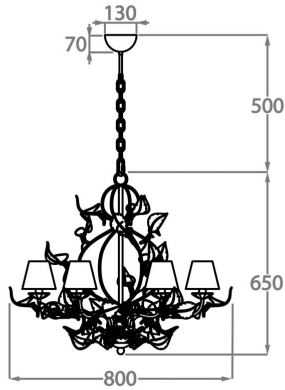

Murano Glass Finish

Clear

Available Sizes

6 Light

CL67-6,

Height: 65 cm (25.59")

Diameter: 80 cm (31.5")

Bulbs: 6 x 40w E14 Golf Ball Bulbs/Lamps only

Net Weight: 12 kg / 26 lb

8 Light

CL67-8,

Height: 75 cm (29.53")

Diameter: 95 cm (37.4")

Bulbs: 8 x 40w E14 Golf Ball Bulbs/Lamps only

Net Weight: 18 kg / 40 lb

12 Light

CL67-12,

Height: 90 cm (35.43")

Diameter: 120 cm (47.24")

Bulbs: 12 x 40w E14 Golf Ball Bulbs/Lamps only

Net Weight: 25 kg / 55 lb

20 Light

CL67-20,

Height: 110 cm (43.31")

Diameter: 160 cm (62.99")

Bulbs: 20 x 40w E14 Golf Ball Bulbs/Lamps only

Net Weight: 40 kg / 88 lb

The dimensions of the central rod/chain and ceiling rose are not included in the height measurements.
Standard rod/chain and ceiling rose is 50cm if not otherwise specified by customer.