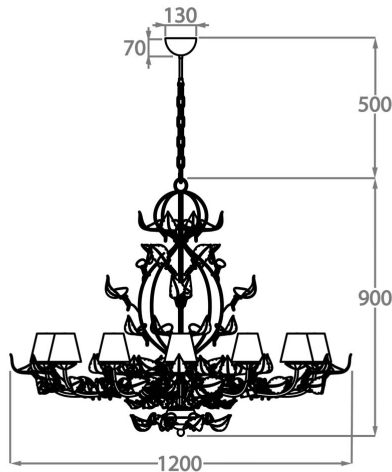

Murano Glass Finish

Clear

Available Sizes

6 Light

CL67-6,

Height: 65 cm (25.59")

Diameter: 80 cm (31.5")

Bulbs: 6 x 40w E14 Golf Ball Bulbs/Lamps only

Net Weight: 12 kg / 26 lb

8 Light

CL67-8,

Height: 75 cm (29.53")

Diameter: 95 cm (37.4")

Bulbs: 8 x 40w E14 Golf Ball Bulbs/Lamps only

Net Weight: 18 kg / 40 lb

12 Light

CL67-12,

Height: 90 cm (35.43")

Diameter: 120 cm (47.24")

Bulbs: 12 x 40w E14 Golf Ball Bulbs/Lamps only

Net Weight: 25 kg / 55 lb

20 Light

CL67-20,

Height: 110 cm (43.31")

Diameter: 160 cm (62.99")

Bulbs: 20 x 40w E14 Golf Ball Bulbs/Lamps only

Net Weight: 40 kg / 88 lb

The dimensions of the central rod/chain and ceiling rose are not included in the height measurements.
Standard rod/chain and ceiling rose is 50cm if not otherwise specified by customer.