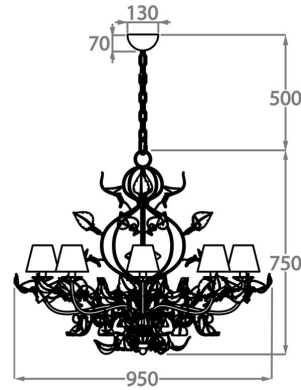

Murano Glass Finish

Clear

Available Sizes

6 Light

CL67-6,

Height: 65 cm (25.59")

Diameter: 80 cm (31.5")

Bulbs: 6 x 40w E14 Golf Ball Bulbs/Lamps only

Net Weight: 12 kg / 26 lb

8 Light

CL67-8,

Height: 75 cm (29.53")

Diameter: 95 cm (37.4")

Bulbs: 8 x 40w E14 Golf Ball Bulbs/Lamps only

Net Weight: 18 kg / 40 lb

12 Light

CL67-12,

Height: 90 cm (35.43")

Diameter: 120 cm (47.24")

Bulbs: 12 x 40w E14 Golf Ball Bulbs/Lamps only

Net Weight: 25 kg / 55 lb

20 Light

CL67-20,

Height: 110 cm (43.31")

Diameter: 160 cm (62.99")

Bulbs: 20 x 40w E14 Golf Ball Bulbs/Lamps only

Net Weight: 40 kg / 88 lb

The dimensions of the central rod/chain and ceiling rose are not included in the height measurements.
Standard rod/chain and ceiling rose is 50cm if not otherwise specified by customer.