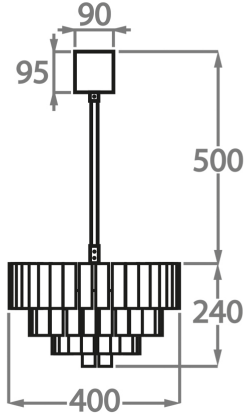

Murano Glass Finish

Clear Murano

Smoke
Murano

Satin Murano

Available Sizes

Size One

CL433-40,
Height: 24 cm (9.45")
Diameter: 40 cm (15.75")
Bulbs: 2 x 40W E27
Net Weight: 34 kg / 75 lb

Size Two

CL433-60,
Height: 36 cm (14.17")
Diameter: 60 cm (23.62")
Bulbs: 6 x 40W E27
Net Weight: 40 kg / 88 lb

Size Three

CL433-75,
Height: 45 cm (17.72")
Diameter: 75 cm (29.53")
Bulbs: 9 x 40W E27
Net Weight: 60 kg / 132 lb

Size Four

CL433-90,
Height: 54 cm (21.26")
Diameter: 90 cm (35.43")
Bulbs: 12 x 40W E27
Net Weight: 90 kg / 198 lb

The dimensions of the central rod and ceiling rose are not included in the height measurements. Please add a minimum of 15cm (6") to take this into account. The standard rod and ceiling rose is 50cm (20"), but this can be specified in the exact size by the customer at the time of order.