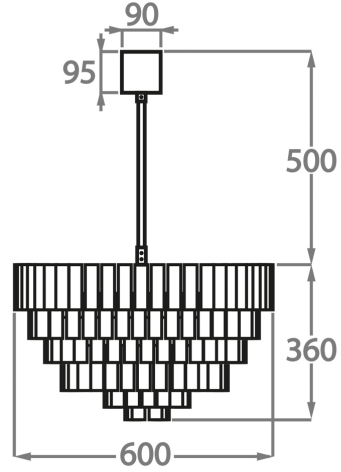

Murano Glass Finish

Clear Murano

Smoke
Murano

Satin Murano

Available Sizes

Size One

CL433-40,
Height: 24 cm (9.45")
Diameter: 40 cm (15.75")
Bulbs: 2 x 40W E27
Net Weight: 34 kg / 75 lb

Size Two

CL433-60,
Height: 36 cm (14.17")
Diameter: 60 cm (23.62")
Bulbs: 6 x 40W E27
Net Weight: 40 kg / 88 lb

Size Three

CL433-75,
Height: 45 cm (17.72")
Diameter: 75 cm (29.53")
Bulbs: 9 x 40W E27
Net Weight: 60 kg / 132 lb

Size Four

CL433-90,
Height: 54 cm (21.26")
Diameter: 90 cm (35.43")
Bulbs: 12 x 40W E27
Net Weight: 90 kg / 198 lb

The dimensions of the central rod and ceiling rose are not included in the height measurements. Please add a minimum of 15cm (6") to take this into account. The standard rod and ceiling rose is 50cm (20"), but this can be specified in the exact size by the customer at the time of order.