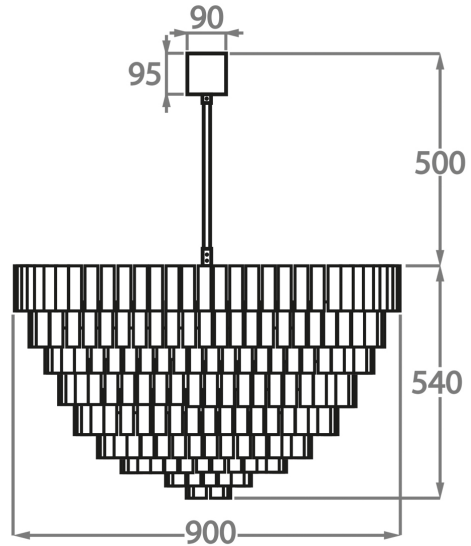

Murano Glass Finish

Clear Murano

Smoke
Murano

Satin Murano

Available Sizes

Size One

CL433-40,
Height: 24 cm (9.45")
Diameter: 40 cm (15.75")
Bulbs: 2 x 40W E27
Net Weight: 34 kg / 75 lb

Size Two

CL433-60,
Height: 36 cm (14.17")
Diameter: 60 cm (23.62")
Bulbs: 6 x 40W E27
Net Weight: 40 kg / 88 lb

Size Three

CL433-75,
Height: 45 cm (17.72")
Diameter: 75 cm (29.53")
Bulbs: 9 x 40W E27
Net Weight: 60 kg / 132 lb

Size Four

CL433-90,
Height: 54 cm (21.26")
Diameter: 90 cm (35.43")
Bulbs: 12 x 40W E27
Net Weight: 90 kg / 198 lb

The dimensions of the central rod and ceiling rose are not included in the height measurements. Please add a minimum of 15cm (6") to take this into account. The standard rod and ceiling rose is 50cm (20"), but this can be specified in the exact size by the customer at the time of order.