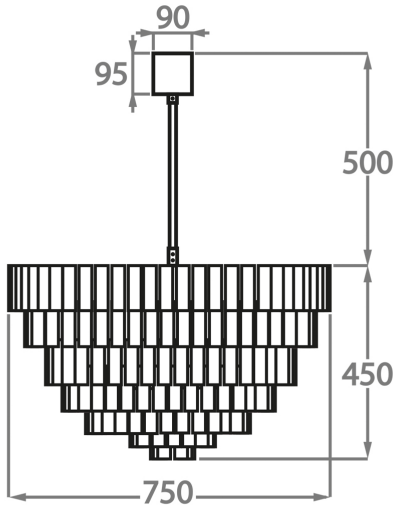

Murano Glass Finish

Clear Murano

Smoke
Murano

Satin Murano

Available Sizes

Size One

CL433-40,
Height: 24 cm (9.45")
Diameter: 40 cm (15.75")
Bulbs: 2 x 40W E27
Net Weight: 34 kg / 75 lb

Size Two

CL433-60,
Height: 36 cm (14.17")
Diameter: 60 cm (23.62")
Bulbs: 6 x 40W E27
Net Weight: 40 kg / 88 lb

Size Three

CL433-75,
Height: 45 cm (17.72")
Diameter: 75 cm (29.53")
Bulbs: 9 x 40W E27
Net Weight: 60 kg / 132 lb

Size Four

CL433-90,
Height: 54 cm (21.26")
Diameter: 90 cm (35.43")
Bulbs: 12 x 40W E27
Net Weight: 90 kg / 198 lb

The dimensions of the central rod and ceiling rose are not included in the height measurements. Please add a minimum of 15cm (6") to take this into account. The standard rod and ceiling rose is 50cm (20"), but this can be specified in the exact size by the customer at the time of order.