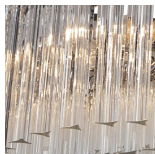

BELLA FIGURA

Tiara Chandelier

CL433

Collection Name

RETRO MURANO COLLECTION

A beautiful chandelier of smaller proportions with square cut Murano glass drops, which gives it a very modern look. It is ideal for use in hallways or smaller rooms and because of its modest proportions, it is also perfect for rooms with a lower ceiling height.

Compatible with

Bathroom

CL433-75 in Clear Triangular Flat Cut Murano Glass and Chrome

Available Finishes

Metal Finish

Chrome

Polished Gold

Brushed Dark
Bronze

Murano Glass Finish

Clear Murano

Smoke
Murano

Satin Murano

Available Sizes

Size One

CL433-40,
Height: 24 cm (9.45")
Diameter: 40 cm (15.75")
Bulbs: 2 x 40W E27
Net Weight: 34 kg / 75 lb

Size Two