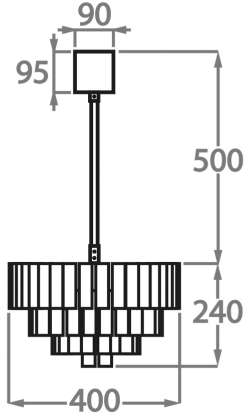

Murano Glass Finish

Clear Murano

Smoke
Murano

Satin Murano

Available Sizes

Size One

CL433-40,
Height: 24 cm (9.45")
Diameter: 40 cm (15.75")
Bulbs: 2 x 40W E27
Net Weight: 34 kg / 75 lb

Size Two

CL433-60,
Height: 36 cm (14.17")
Diameter: 60 cm (23.62")
Bulbs: 6 x 40W E27
Net Weight: 40 kg / 88 lb

Size Three

CL433-75,
Height: 45 cm (17.72")
Diameter: 75 cm (29.53")
Bulbs: 9 x 40W E27
Net Weight: 60 kg / 132 lb

Size Four

CL433-90,
Height: 54 cm (21.26")
Diameter: 90 cm (35.43")
Bulbs: 12 x 40W E27
Net Weight: 90 kg / 198 lb

The dimensions of the central rod and ceiling rose are not included in the height measurements. Please add a minimum of 15cm (6") to take this into account. The standard rod and ceiling rose is 50cm (20"), but this can be specified in the exact size by the customer at the time of order.