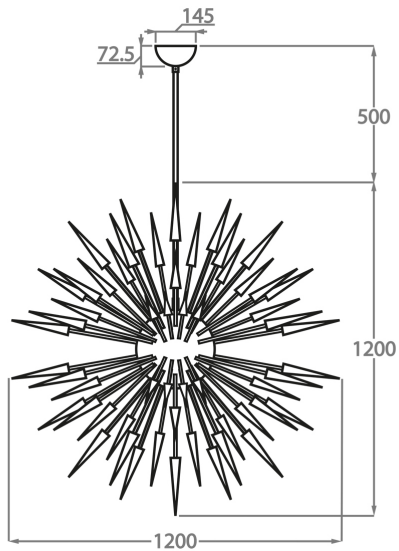

## Available Sizes

---

### One size only

CL65,

Height: 120 cm (47.24")

Diameter: 120 cm (47.24")

Number of Glass: 56

Bulbs: 56 x INTEGRATED LED x 2W (4 transformers) 2800K

Warm White

Custom finishes and sizes available on request.

The dimensions of the central supporting chain or rod and ceiling rose are not included in the height measurements.

The overall height of the chandelier as standard, with the chain or rod and ceiling rose is 100cm for an overall height of 170cm.

Min. rod height is 57cm for an overall height of 128cm.

If a larger overall height is required more rod can be ordered at a surcharge.