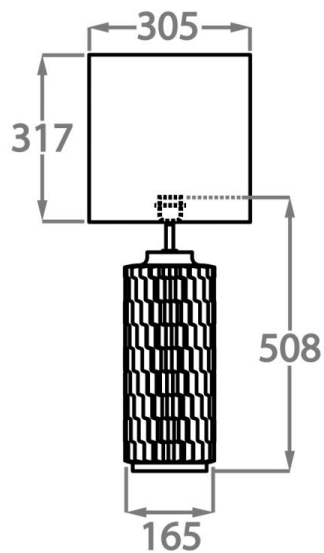

Silver

Available Sizes

Size One

TL826,

Height: 50.8 cm (20")

Diameter: 16.5 cm (6.5")

Bulbs: 1 x 40W E27

Cable Exit: Bottom

Dimensions are measured from the base of the lamp to the middle of the bulb holder and are excluding shade.
Overall height with recommended 12" tall drum shade is 78.7cm - 31"