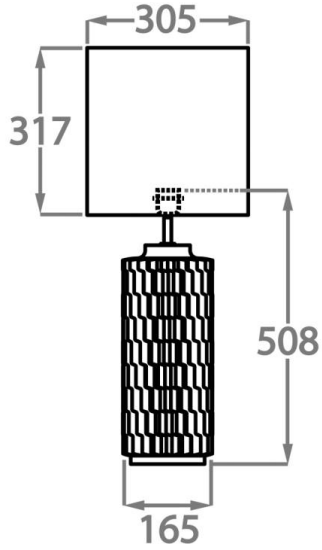

Brown

Silver

Available Sizes

Size One

TL826,

Height: 50.8 cm (20")

Diameter: 16.5 cm (6.5")

Bulbs: 1 x 40W E27

Cable Exit: Bottom

Dimensions are measured from the base of the lamp to the middle of the bulb holder and are excluding shade.
Overall height with recommended 12" tall drum shade is 78.7cm - 31"