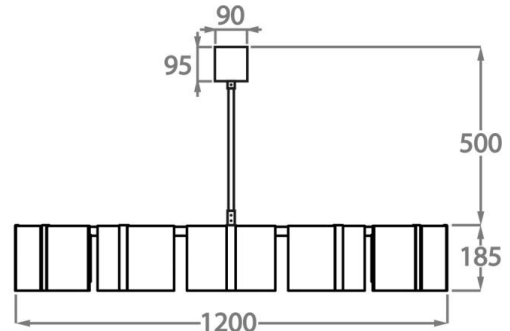

Height: 18.5 cm (7.28")  
Diameter: 65 cm (25.59")  
Bulbs: 6 x 2.5W G9 LED  
Net Weight: 13.8 kg / 30 lb

**Size Two**

CL803-85,

Height: 18.5 cm (7.28")  
Diameter: 85 cm (33.46")  
Bulbs: 8 x 2.5W G9 LED  
Net Weight: 18.4 kg / 46 lb

**Size Three**

CL803-100,

Height: 18.5 cm (7.28")  
Diameter: 100 cm (39.37")  
Bulbs: 10 x 2.5W G9 LED  
Net Weight: 20.3 kg / 45 lb

**Size Four**

CL803-120,

Height: 18.5 cm (7.28")  
Diameter: 120 cm (47.24")  
Bulbs: 12 x 2.5W G9 LED  
Net Weight: 27.6 kg / 61 lb

The dimensions of the central supporting rod and ceiling rose are not included in the height measurements.  
The standard rod and ceiling rose is 50cm (20") high if not otherwise specified by the customer.  
This design can be made in custom sizes.