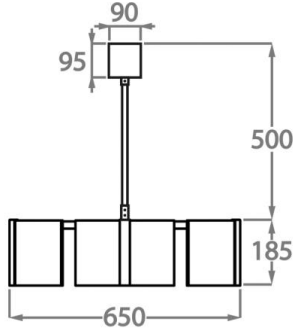

Height: 18.5 cm (7.28")  
Diameter: 65 cm (25.59")  
Bulbs: 6 x 2.5W G9 LED  
Net Weight: 13.8 kg / 30 lb

**Size Two**

CL803-85,

Height: 18.5 cm (7.28")  
Diameter: 85 cm (33.46")  
Bulbs: 8 x 2.5W G9 LED  
Net Weight: 18.4 kg / 46 lb

**Size Three**

CL803-100,

Height: 18.5 cm (7.28")  
Diameter: 100 cm (39.37")  
Bulbs: 10 x 2.5W G9 LED  
Net Weight: 20.3 kg / 45 lb

**Size Four**

CL803-120,

Height: 18.5 cm (7.28")  
Diameter: 120 cm (47.24")  
Bulbs: 12 x 2.5W G9 LED  
Net Weight: 27.6 kg / 61 lb

The dimensions of the central supporting rod and ceiling rose are not included in the height measurements.  
The standard rod and ceiling rose is 50cm (20") high if not otherwise specified by the customer.  
This design can be made in custom sizes.