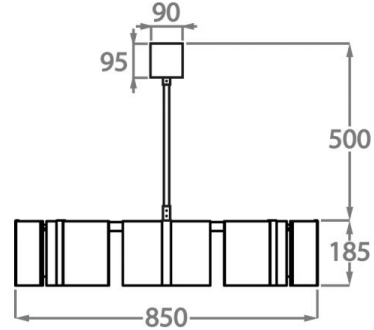

Height: 18.5 cm (7.28")  
Diameter: 65 cm (25.59")  
Bulbs: 6 x 2.5W G9 LED  
Net Weight: 13.8 kg / 30 lb

**Size Two**

CL803-85,

Height: 18.5 cm (7.28")  
Diameter: 85 cm (33.46")  
Bulbs: 8 x 2.5W G9 LED  
Net Weight: 18.4 kg / 46 lb

**Size Three**

CL803-100,

Height: 18.5 cm (7.28")  
Diameter: 100 cm (39.37")  
Bulbs: 10 x 2.5W G9 LED  
Net Weight: 20.3 kg / 45 lb

**Size Four**

CL803-120,

Height: 18.5 cm (7.28")  
Diameter: 120 cm (47.24")  
Bulbs: 12 x 2.5W G9 LED  
Net Weight: 27.6 kg / 61 lb

The dimensions of the central supporting rod and ceiling rose are not included in the height measurements.  
The standard rod and ceiling rose is 50cm (20") high if not otherwise specified by the customer.  
This design can be made in custom sizes.