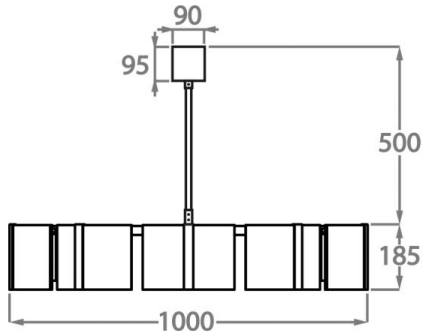

Height: 18.5 cm (7.28")  
Diameter: 65 cm (25.59")  
Bulbs: 6 x 2.5W G9 LED  
Net Weight: 13.8 kg / 30 lb

**Size Two**

CL803-85,

Height: 18.5 cm (7.28")  
Diameter: 85 cm (33.46")  
Bulbs: 8 x 2.5W G9 LED  
Net Weight: 18.4 kg / 46 lb

**Size Three**

CL803-100,

Height: 18.5 cm (7.28")  
Diameter: 100 cm (39.37")  
Bulbs: 10 x 2.5W G9 LED  
Net Weight: 20.3 kg / 45 lb

**Size Four**

CL803-120,

Height: 18.5 cm (7.28")  
Diameter: 120 cm (47.24")  
Bulbs: 12 x 2.5W G9 LED  
Net Weight: 27.6 kg / 61 lb

The dimensions of the central supporting rod and ceiling rose are not included in the height measurements.  
The standard rod and ceiling rose is 50cm (20") high if not otherwise specified by the customer.  
This design can be made in custom sizes.