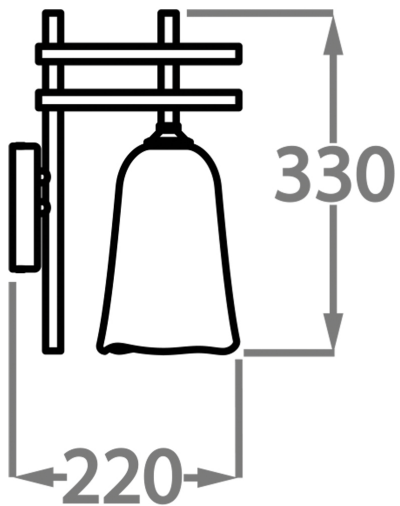

## Regolith Wall Light

**WL206**

Collection Name

**MOONLIGHT COLLECTION**

Star of the show or the ultimate accessory to the Regolith ceiling light is the Regolith wall light. The contours of its glass shade are evocative of a 1920s cloche hat, scaled down from the larger ceiling light shade with a delicate rework of the geometric lines of this design series. Blanketed in glittering grains of glass, this blend of fashion and celestial influences offers to set the room to sparkle.

## Available Sizes

---

### Size One

WL206 ,

Height: 33 cm (12.99")

Diameter: 22 cm (8.66")

Bulbs: 1 E14

Net Weight: 2 kg / 4 lb

All our wall lights are suitable for bathrooms if positioned in Zone 3. Please refer to the IP Rating Guide in the Bathroom Section on our website