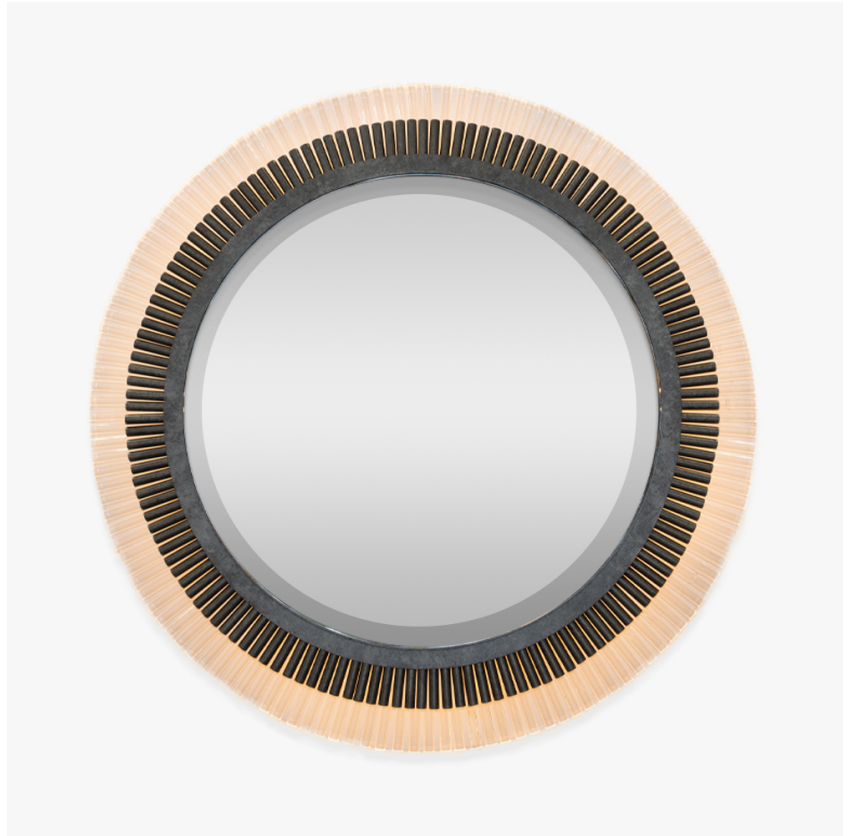

BELLA FIGURA

Pimlico LED Mirror

M108-LED

Collection Name

REFLECT COLLECTION

Originally a variation of our Battersea Chandelier, this revision of our popular Pimlico Chandelier will become the centerpiece of any space. Featuring an optional eco-friendly LED strip round the mirror's circumference, a warm halo effect is created by the illumination through the clear lucite rods.

Pimlico LED Mirror in Stippled Silver and Clear Lucite

Available Finishes

Lucite Finish

Clear Lucite
Rods

Frosted Lucite
Rods

Metal Finish

Stippled
Bronze

Stippled
Gold

Stippled
Silver

Available Sizes

Size One

M108-LED,

Diameter: 127 cm (50")

Depth: 5.4 cm (2.13")

Net Weight: 58 kg / 128 lb