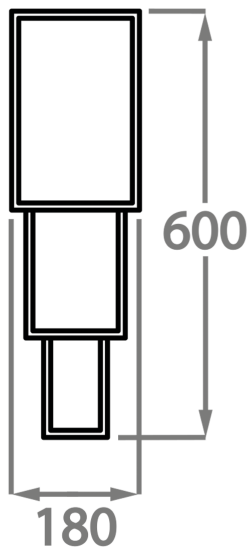

Available Finishes

Metal Finish

Brushed Dark
Bronze

Brushed Gold

Brushed Nickel

Available Sizes

One Size Only

WL130 ,

Height: 60 cm (23.62")

Width: 18 cm (7.09")

Depth: 9 cm (3.54")

Bulbs: 3 x 25W or LED 6W G9

Net Weight: 3 kg / 6 lb

All our wall lights are suitable for bathrooms if positioned in Zone 3. Please refer to the IP Rating Guide in the Bathroom Section on our website