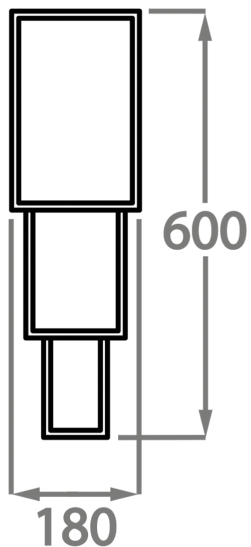

Brushed Nickel

Available Sizes

One Size Only

WL130 ,

Height: 60 cm (23.62")

Width: 18 cm (7.09")

Depth: 9 cm (3.54")

Bulbs: 3 x 25W or LED 6W G9

Net Weight: 3 kg / 6 lb

All our wall lights are suitable for bathrooms if positioned in Zone 3. Please refer to the IP Rating Guide in the Bathroom Section on our website