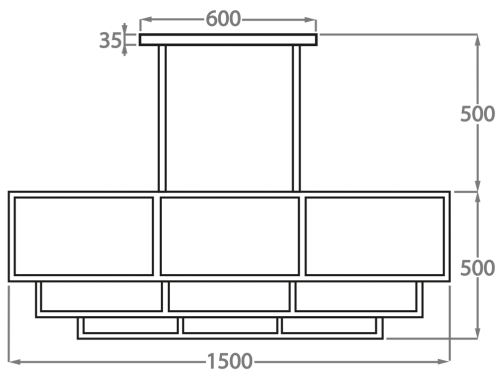

## Available Sizes

---

### Size One

CL130-150,

Height: 50 cm (19.69")

Width: 38 cm (14.96")

Length: 150 cm (59.06")

Bulbs: 9 x 40W E27

Net Weight: 20 kg / 44 lb

The dimensions of the supporting rods and ceiling rose are not included in the height measurements