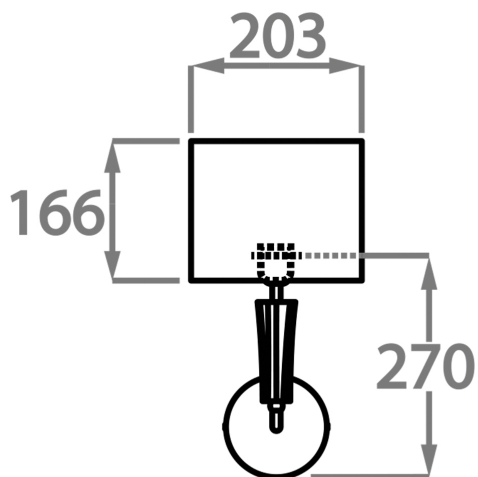

Compatible with

Bathroom

WL212 in Bubble Glass and Antique Brushed Brass and 8" Oval Shade in James Hare 31504/29 and Trim in 31446/241

Available Finishes

Glass Finish

Bubble

Metal Finish

Antique
Brushed Brass

Brushed Gold

Brushed Nickel

Polished Gold

Polished
Nickel

Available Sizes

One Size Only

WL212,

Height: 27 cm (10.63")

Width: 12 cm (4.72")

Depth: 6.5 cm (2.56")

Bulbs: 1 E14

Net Weight: 2 kg / 4 lb

All our wall lights are suitable for bathrooms if positioned in Zone 3. Please refer to the IP Rating Guide in the Bathroom Section on our website