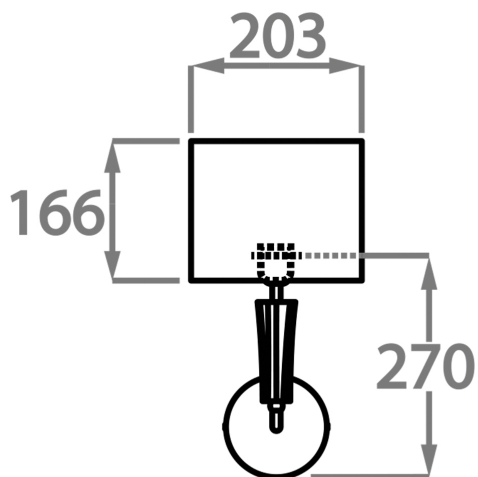

### Compatible with

Bathroom

WL212 in Bubble Glass and Brushed Nickel with a 8" Oval Shade in Savoy Satin Seal 31504/29 Trim Top and Bottom in Orissa Silk Magnet 31446/241

## Available Sizes

---

### One Size Only

WL212,

Height: 27 cm (10.63")

Width: 12 cm (4.72")

Depth: 6.5 cm (2.56")

Bulbs: 1 E14

Net Weight: 2 kg / 4 lb

All our wall lights are suitable for bathrooms if positioned in Zone 3. Please refer to the IP Rating Guide in the Bathroom Section on our website