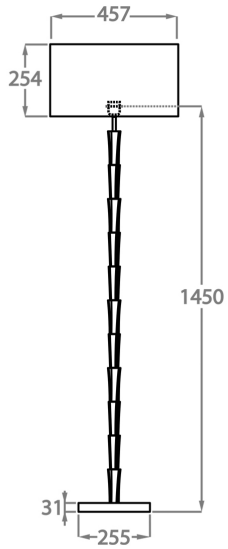

FL212 Nilssen in Polished Gold with a 16" Tall Drum Shade in James Hare Java 31646/01

Available Finishes

Glass Finish

Bubble

Metal Finish

Brushed Gold

Brushed Nickel

Antique
Brushed Brass

Brown

Available Sizes

One Size Only

FL212,

Height: 145 cm (57.09")

Diameter: 25.5 cm (10.04")

Bulbs: 1 x 60w E27

Dimensions are measured from the base of the lamp to the middle of the bulb holder and are excluding shade
Shades can also be made with Customer Own Material (COM)