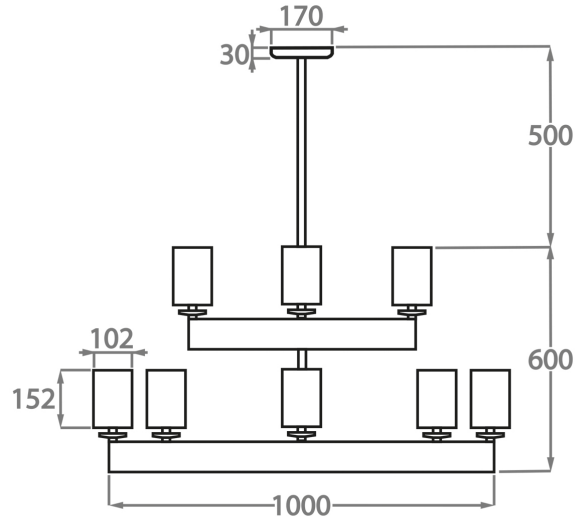

CL50-6 in Antique Silver with 6 X 4 Inch Shade in 1806W/ 57N New Navy

Available Finishes

Metal Finish

Antique Gold

Antique Silver

Lead

Decorated
Bronze

Available Sizes

Size One

CL50-6,
Height: 75 cm (29.53")
Diameter: 75 cm (29.53")
Bulbs: 6 x 25W E14
Net Weight: 13 kg / 29 lb

Size Two

CL50-8+4,
Height: 75 cm (29.53")
Diameter: 110 cm (43.31")
Bulbs: 12 x 25W E14
Net Weight: 16 kg / lb

The central rod can be ordered as standard in any overall height between 75cm (29.5") and 110cm (43.3"). If a greater overall height is required, please contact us.