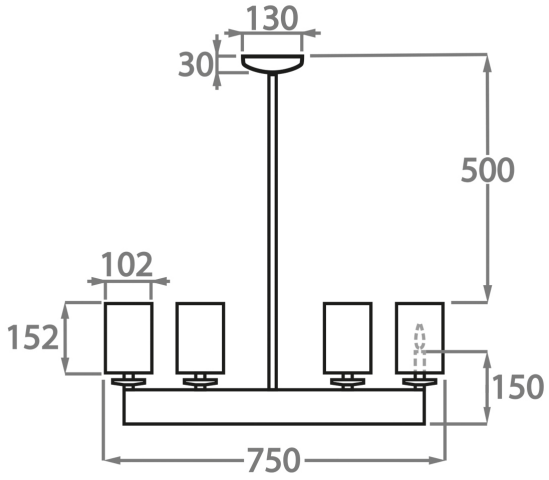

CL50-6 in Antique Silver with 6 X 4 Inch Shade in 1806W/ 57N New Navy

Available Finishes

Metal Finish

Antique Gold

Antique Silver

Lead

Decorated
Bronze

Available Sizes

Size One

CL50-6,
Height: 75 cm (29.53")
Diameter: 75 cm (29.53")
Bulbs: 6 x 25W E14
Net Weight: 13 kg / 29 lb

Size Two

CL50-8+4,
Height: 75 cm (29.53")
Diameter: 110 cm (43.31")
Bulbs: 12 x 25W E14
Net Weight: 16 kg / lb

The central rod can be ordered as standard in any overall height between 75cm (29.5") and 110cm (43.3"). If a greater overall height is required, please contact us.