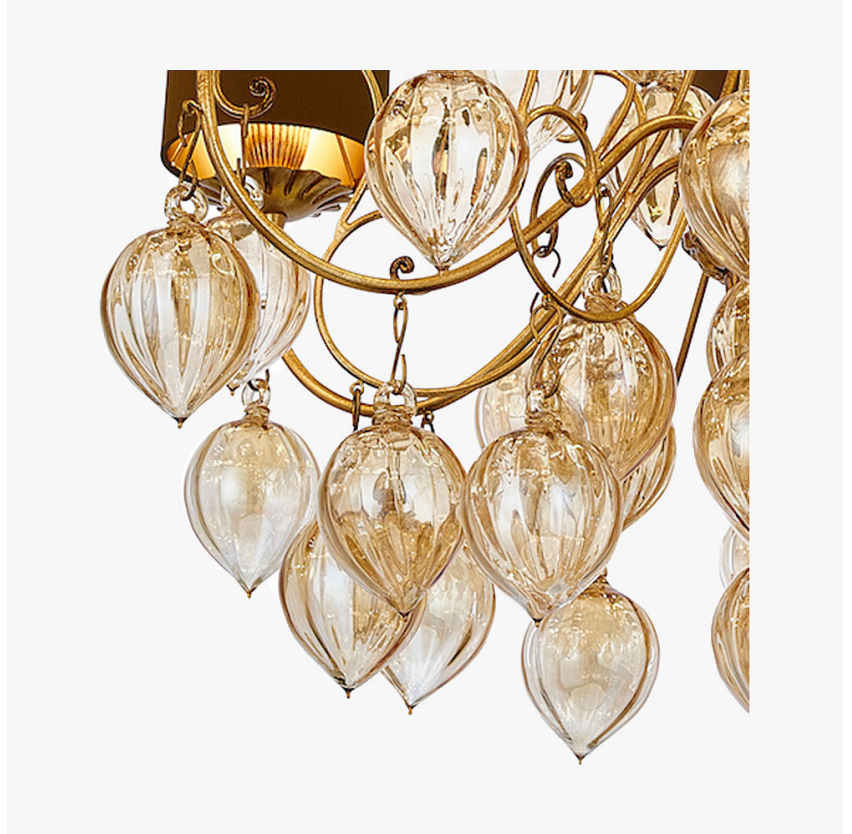

BELLA FIGURA

Mantua Chandelier

CL69

Collection Name
FLORENTINE COLLECTION

A lovely chandelier with a metal frame, which is beautifully decorated with contemporary hand-made Murano glass balls in a choice of colours. This chandelier is only available with 5" drum shades with flat fitting.

CL69-6 in Antique Gold Leaf and Amber Murano Glass Drops with 5 Inch Drum Shades in Silk Dupion 5018W/ 181

Available Finishes

Metal Finish

Antique Gold Leaf

Antique Silver Leaf

Decorated Bronze

Murano Glass Finish

Clear

Available Sizes

6 Light

CL69-6,

Height: 75 cm (29.53")

Diameter: 85 cm (33.46")

Bulbs: 6 x 40w E14 Golf Ball

Bulbs/Lamps only

This chandelier is only available with 5"• drum shades.

Shades can also be made with Customer Own Material (COM)