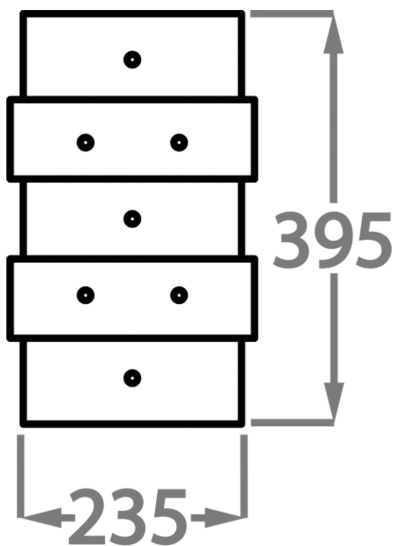

Brushed Nickel

Polished Gold

Polished
Nickel

Antique
Brushed Brass

Available Sizes

Size One

WL213,

Height: 39.5 cm (15.55")

Width: 23.5 cm (9.25")

Depth: 9 cm (3.54")

Integrated LED

Net Weight: 3 kg / 6 lb

All our wall lights are suitable for bathrooms if positioned in Zone 3. Please refer to the IP Rating Guide in the Bathroom Section on our website