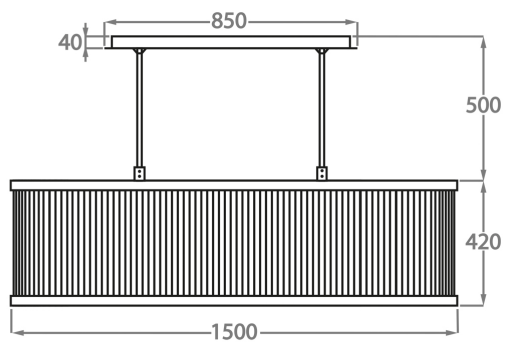

CL131-150,

Height: 42 cm (16.54")

Diameter: 27.5 cm (10.83")

Length: 150 cm (59.06")

Bulbs: 1 x 14.4W Integrated LED

Net Weight: 100 kg / 220 lb

The dimensions of the central rod/chain and ceiling rose are not included in the height measurements.
Standard rod/chain and ceiling rose is 50cm if not otherwise specified by customer.