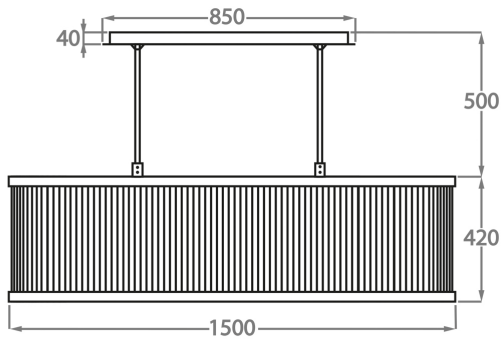

Brushed Dark
Bronze

Brushed Nickel

Brushed Gold

Available Sizes

Size One

CL131-150,

Height: 42 cm (16.54")

Diameter: 27.5 cm (10.83")

Length: 150 cm (59.06")

Bulbs: 1 x 14.4W Integrated LED

Net Weight: 100 kg / 220 lb

The dimensions of the central rod/chain and ceiling rose are not included in the height measurements.

Standard rod/chain and ceiling rose is 50cm if not otherwise specified by customer.