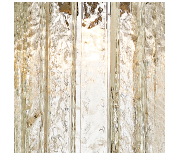

##### Glass Shape

Rectangular  
Clear Hammered  
Murano Glass  
Only

Smooth  
Triangular - Flat  
Cut

##### Metal Finish

Chrome

Brushed Dark  
Bronze

Polished Gold

##### Murano Glass Finish

Clear Murano

Smoke Murano

Clear  
Hammered

Satin Murano

Clear Cracked