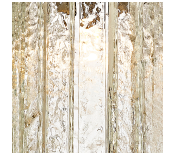

##### Glass Shape

Rectangular  
Clear Hammered  
Murano Glass  
Only

Smooth  
Triangular - Flat  
Cut

##### Metal Finish

Chrome

Brushed Dark  
Bronze

Polished Gold

##### Murano Glass Finish

Clear Murano

Smoke Murano

Clear  
Hammered

Satin Murano

Clear Cracked