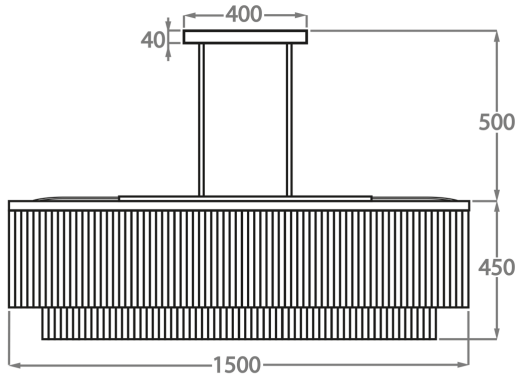

## Available Sizes

---

### Standard Size

CL452-150,

Height: 45 cm (17.72")

Width: 50 cm (19.69")

Length: 150 cm (59.06")

Bulbs: 16 x 25w or LED 6w G9

Net Weight: 90 kg / 198 lb

The dimensions of the central rods and ceiling rose are not included in the height measurements.

The standard rods and ceiling rose are 50cm (20"), but these can be ordered in different sizes by the customer.