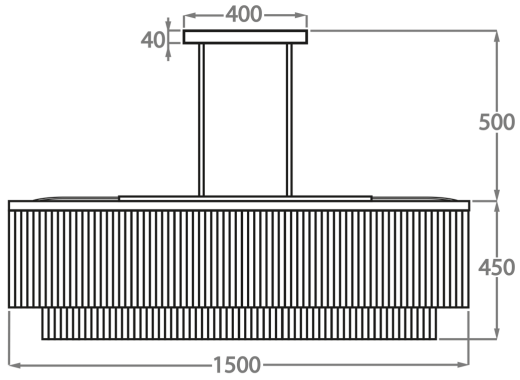

Standard Size

CL452-150,

Height: 45 cm (17.72")

Width: 50 cm (19.69")

Length: 150 cm (59.06")

Bulbs: 16 x 25w or LED 6w G9

Net Weight: 90 kg / 198 lb

The dimensions of the central rods and ceiling rose are not included in the height measurements.

The standard rods and ceiling rose are 50cm (20"), but these can be ordered in different sizes by the customer.