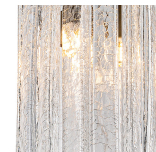

BELLA FIGURA

Large Two Tier Rectangular

CL452

Collection Name

RETRO MURANO COLLECTION

This Two-Tier Rectangular Chandelier is comprised of beautifully crafted Murano glass and is available in a number of metal finishes. This piece has been purposefully designed to go over breakfast bars, dining table and central islands. The Rectangular Chandelier is a stunning focal point within the room and the finishes can be adapted to create the perfect centre piece for your design.

CL452-150 in Clear Hammered Murano Glass and Chrome

Available Finishes

Glass Shape

Rectangular
Clear Hammered
Murano Glass
Only

Smooth
Triangular - Flat
Cut

Metal Finish

Chrome

Brushed Dark
Bronze

Polished Gold

Murano Glass Finish

Clear Murano

Smoke Murano

Clear
Hammered

Satin Murano

Clear Cracked

Available Sizes