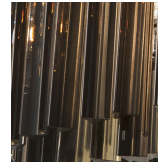

BELLA FIGURA

Large Two Tier Rectangular

CL452

Collection Name

RETRO MURANO COLLECTION

This Two-Tier Rectangular Chandelier is comprised of beautifully crafted Murano glass and is available in a number of metal finishes. This piece has been purposefully designed to go over breakfast bars, dining table and central islands. The Rectangular Chandelier is a stunning focal point within the room and the finishes can be adapted to create the perfect centre piece for your design.

Glass Shape

Rectangular Smooth
Clear Hammered Triangular - Flat
Murano Glass Cut
Only

Metal Finish

Chrome

Brushed Dark
Bronze

Polished Gold

Flat Bronze
(Custom finish)

Murano Glass Finish

Clear Murano

Smoke Murano

Satin Murano

Clear
Hammered

Clear Cracked

Available Sizes

Standard Size

CL452-150,