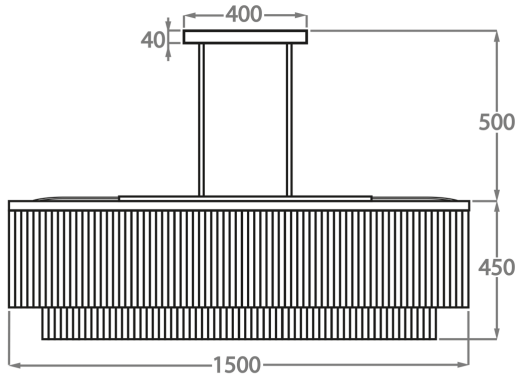

Clear Murano

Smoke Murano

Satin Murano

Clear
Hammered

Clear Cracked

Available Sizes

Standard Size

CL452-150,

Height: 45 cm (17.72")

Width: 50 cm (19.69")

Length: 150 cm (59.06")

Bulbs: 16 x 25w or LED 6w G9

Net Weight: 90 kg / 198 lb

The dimensions of the central rods and ceiling rose are not included in the height measurements

The standard rods and ceiling rose are 50cm (20"), but these can be ordered in different sizes by the customer