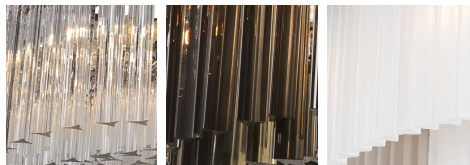

BELLA FIGURA

Large Rectangular chandelier

CL450

Collection Name

RETRO MURANO COLLECTION

A contemporary rectangular ceiling light with a filled base. A wider, more imposing version of our classic CL414 chandelier, this new design is ideal for use over dining tables, breakfast bars, central islands and peninsulas.

Metal Finish

Flat Bronze
(Custom finish)

Polished Gold

Chrome

Brushed Dark
Bronze

Murano Glass Finish

Clear Murano

Smoke
Murano