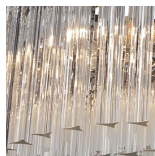

BELLA FIGURA

Ice Oval Chandelier

CL800-O

Collection Name
VEGA COLLECTION

Elevate your space with the charm of the all-new Ice Oval Chandelier. An extension of one of our cherished designs from the Vega Collection, the Ice chandelier a reinvented masterpiece with a breathtaking twist. This two-tiered marvel unveils a stunning spectacle of suspended glass pendants, reminiscent of ethereal stalactites. Each droplet has been meticulously redesigned, now gracefully arranged in swirling layers that evoke a profound sense of tranquillity and serenity. With every gaze, a feeling of stillness washes over, creating an atmosphere of unruffled elegance. Experience a celestial dance of light and glass, as the Ice Oval Chandelier graces your space with a touch of cosmic splendour. Embrace the artistry of a timeless classic reborn and let the Ice Chandelier infuse your surroundings with a celestial aura. Elevate your ambiance with the epitome of sophistication and charm.

CL800-O-200 in Clear and Brushed Nickel

Compatible with

Bathroom

Available Finishes

Metal Finish

Brushed Nickel

Brushed Gold

Brushed Dark
Bronze

Murano Glass Finish

Clear Murano

Satin Murano

Available Sizes

Size One

CL800-O-160,
Height: 42 cm (16.54")
Width: 160 cm (62.99")
Depth: 60 cm (23.62")
Bulbs: 12 x 5W G9
Dimmable
Net Weight: 89 kg / 196 lb