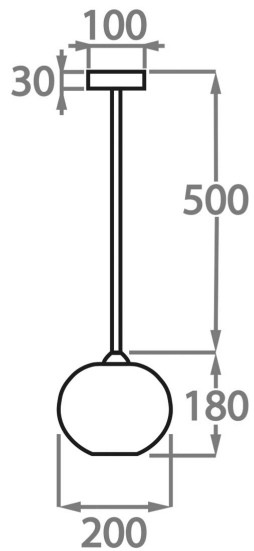

BELLA FIGURA

Glacier Pendant

CL376E

Collection Name

CONTOUR COLLECTION

The finest quality English lead crystal is carved in a fashion that mimics the patterns etched into the weather beaten walls of glacial caves. Drawing on the Murano glass craft of 'Battuto' whose name itself derives from the Italian word for 'beaten', our Glacier pendant and table lamp have every facet carved out individually by our English crystal experts. Use them individually or make use of our customisation service to group several together for a completely individual look.

CL376,

Height: 18 cm (7.09")

Diameter: 20 cm (7.87")

Bulbs: 1 x 4W E14 LED

Net Weight: 2 kg / 5 lb

The dimensions of the central supporting rod and ceiling rose are not included in the height measurements
The standard flex and ceiling rose is 50cm (20") high, Please specify if you wish for longer flex