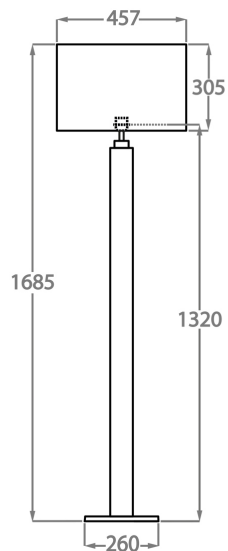

Available Sizes

One Size

FL22,

Height: 132 cm (51.97")

Width: 26 cm (10.24")

Diameter: 26 cm (10.24")

Bulbs: 1 x 60 E27

Net Weight: 12 kg / 27 lb

Dimensions are measured from the base of the lamp to the middle of the bulb holder and are excluding shade.

Overall height with a 18" drum shade 168.5cm - 66.3"