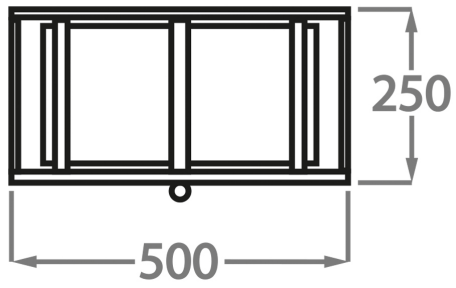

## Available Sizes

---

### One Size

CL51-50-FM,

Height: 25 cm (9.84")

Diameter: 50 cm (19.69")

Bulbs: 4 x LED 4W E27

This product is a Flush Mount which means it attaches directly to the ceiling without the need for the rod or ceiling rose.