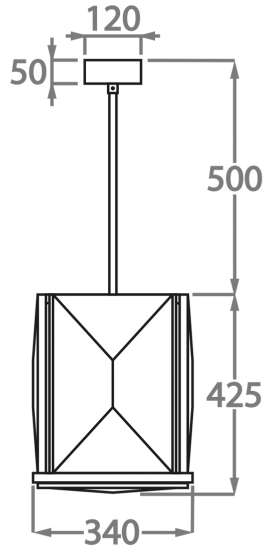

Available Sizes

Size One

CL551-LAN,

Height: 42 cm (16.54")

Diameter: 34 cm (13.39")

Bulbs: 4 x LED 4W E27

Net Weight: 28 kg / 62 lb

The dimensions of the supporting chain and ceiling rose are not included in the height measurements.
The standard chain and ceiling rose are 50cm (20") high if not otherwise specified by the customer.