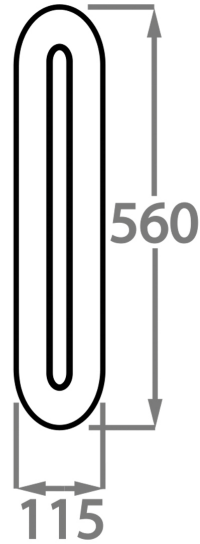

## Available Sizes

---

### Size One

WL205-SM,

Height: 33 cm (12.99")

Width: 11.5 cm (4.53")

Depth: 8 cm (3.15")

Bulbs: 1 x 14.4W 2700K Integrated LED

Dimmable

Net Weight: 1 kg / 2 lb

### Size Two

WL205-LA,

Height: 56 cm (22.05")

Width: 11.5 cm (4.53")

Depth: 8 cm (3.15")

Bulbs: 1 x 14.4W 2700K Integrated LED

Dimmable

Net Weight: 2 kg / 4 lb