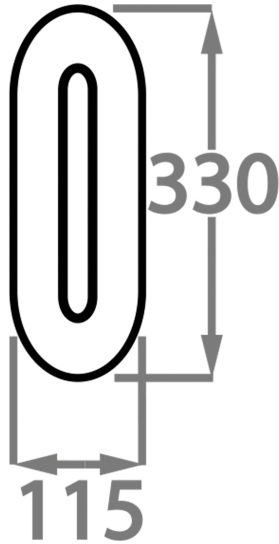

## Available Sizes

---

### Size One

WL205-SM,

Height: 33 cm (12.99")

Width: 11.5 cm (4.53")

Depth: 8 cm (3.15")

Bulbs: 1 x 14.4W 2700K Integrated LED

Dimmable

Net Weight: 1 kg / 2 lb

### Size Two

WL205-LA,

Height: 56 cm (22.05")

Width: 11.5 cm (4.53")

Depth: 8 cm (3.15")

Bulbs: 1 x 14.4W 2700K Integrated LED

Dimmable

Net Weight: 2 kg / 4 lb