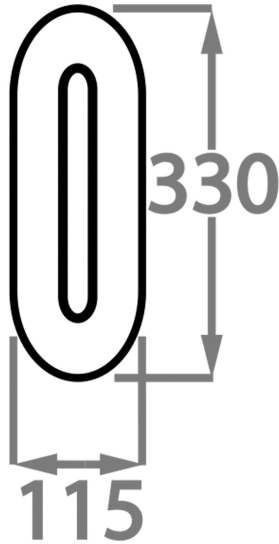

BELLA FIGURA

Elisabetta Wall Light Small

WL205-SM

Collection Name

MOONLIGHT COLLECTION

Modelled in the style of a single petal from the Elisabetta chandelier, these wall lights are minimalistic and chic with light radiating around a central facet to create a halo of soft light. The slim profile of these lights allows them to be applied to either side of a room feature adding luminosity without fuss and to areas where space is limited.

Brushed Nickel

Brushed Gold

Available Sizes

Size One

WL205-SM,

Height: 33 cm (12.99")

Width: 11.5 cm (4.53")

Depth: 8 cm (3.15")

Bulbs: 1 x 14.4W 2700K Integrated LED

Dimmable

Net Weight: 1 kg / 2 lb

Size Two

WL205-LA,

Height: 56 cm (22.05")

Width: 11.5 cm (4.53")

Depth: 8 cm (3.15")