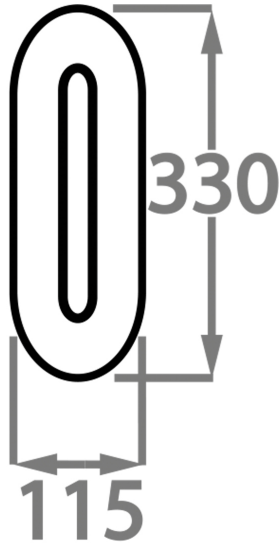

BELLA FIGURA

Elisabetta Wall Light Large

WL205-LA

Collection Name

MOONLIGHT COLLECTION

Modelled in the style of a single petal from the Elisabetta chandelier, these wall lights are minimalistic and chic with light radiating around a central facet to create a halo of soft light. The slim profile of these lights allows them to be applied to either side of a room feature adding luminosity without fuss and to areas where space is limited.

Brushed Nickel

Brushed Gold

Available Sizes

Size One

WL205-SM,

Height: 33 cm (12.99")

Width: 11.5 cm (4.53")

Depth: 8 cm (3.15")

Bulbs: 1 x 14.4W 2700K Integrated LED

Dimmable

Net Weight: 1 kg / 2 lb

Size Two

WL205-LA,

Height: 56 cm (22.05")

Width: 11.5 cm (4.53")

Depth: 8 cm (3.15")