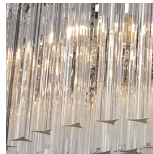

BELLA FIGURA

Large Double Drum Chandelier

CL443-LA

Collection Name
RETRO MURANO COLLECTION

Ideal for rooms with slightly lower ceiling height, this contemporary chandelier subtly modernises any setting and is a unique design within the retro Murano collection. Created in our Italian family-owned workshops, this breath-taking piece is now available in a satin glass finish, giving an almost frosted look. This chandelier refreshes the room while maintaining the elegant style that is visible throughout this collection.

Murano Glass Finish

Clear Murano

Smoke
Murano

Satin Murano

Clear Cracked

Hammered
Glass

Available Sizes

Size One