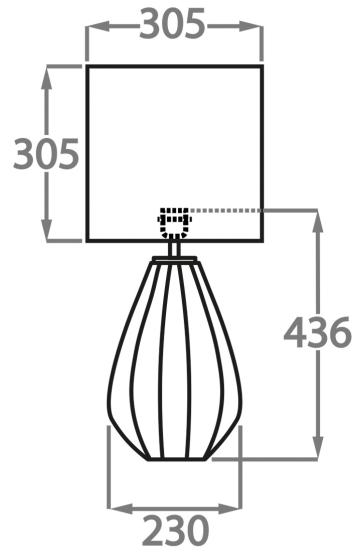

Recommended Shade(s) (OPTIONAL)

8" Tall Drum

Silk Flex

Black

Brown

Cream

Silver

Available Sizes

Size One

TL711-SM,
Height: 29.4 cm (11.57")
Diameter: 15.5 cm (6.1")
Bulbs: 1 E27
Cable Exit: Top

Size Two

TL711-LA,
Height: 43.6 cm (17.17")
Diameter: 23 cm (9.06")
Bulbs: 1 x 40w E27
Cable Exit: Top

Dimensions are measured from the base of the lamp to the middle of the bulb holder and are excluding shade

TL711-SM: Overall height with an 8" tall drum shade 44cm - 17"

TL711-LA: Overall height with a 12" tall drum shade 75cm - 30"

Shades are also available in Customer Own Material (COM)

Please note, due to our Diamond table lamps being individually hand made and each one being unique, there may be slight variations in colour