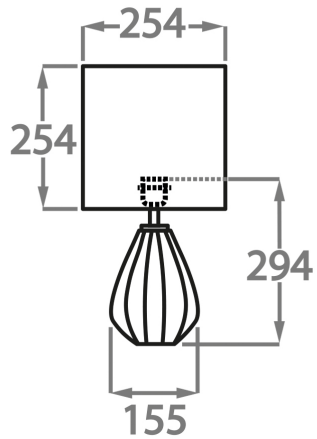

Recommended Shade(s) (OPTIONAL)

8" Tall Drum

Silk Flex

Black

Brown

Cream

Silver

Available Sizes

Size One

TL711-SM,
Height: 29.4 cm (11.57")
Diameter: 15.5 cm (6.1")
Bulbs: 1 E27
Cable Exit: Top

Size Two

TL711-LA,
Height: 43.6 cm (17.17")
Diameter: 23 cm (9.06")
Bulbs: 1 x 40w E27
Cable Exit: Top

Dimensions are measured from the base of the lamp to the middle of the bulb holder and are excluding shade

TL711-SM: Overall height with an 8" tall drum shade 44cm - 17"

TL711-LA: Overall height with a 12" tall drum shade 75cm - 30"

Shades are also available in Customer Own Material (COM)

Please note, due to our Diamond table lamps being individually hand made and each one being unique, there may be slight variations in colour