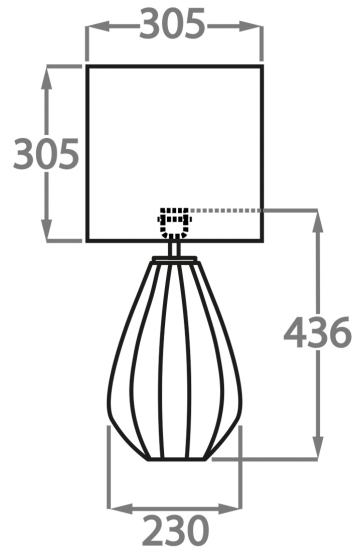

Recommended Shade(s) (OPTIONAL)

8" Tall Drum

Silk Flex

Black

Brown

Cream

Silver

Available Sizes

Size One

TL711-SM,
Height: 29.4 cm (11.57")
Diameter: 15 cm (5.91")
Bulbs: 1 x 40W E27
Cable Exit: Top

Size Two

TL711-LA,
Height: 43.6 cm (17.17")
Diameter: 23 cm (9.06")
Bulbs: 1 x 40W E27
Cable Exit: Top

Dimensions are measured from the base of the lamp to the middle of the bulb holder and are excluding shade

Overall height with a 8" tall drum shade 44cm - 17"

Shades are also available in Customer Own Material (COM)