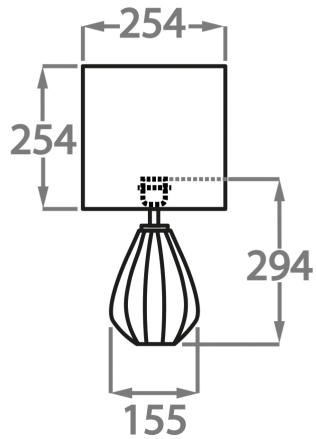

Recommended Shade(s) (OPTIONAL)

8" Tall Drum

Silk Flex

Black

Brown

Cream

Silver

Available Sizes

Size One

TL711-SM,
Height: 29.4 cm (11.57")
Diameter: 15 cm (5.91")
Bulbs: 1 x 40W E27
Cable Exit: Top

Size Two

TL711-LA,
Height: 43.6 cm (17.17")
Diameter: 23 cm (9.06")
Bulbs: 1 x 40W E27
Cable Exit: Top

Dimensions are measured from the base of the lamp to the middle of the bulb holder and are excluding shade

Overall height with a 8" tall drum shade 44cm - 17"

Shades are also available in Customer Own Material (COM)