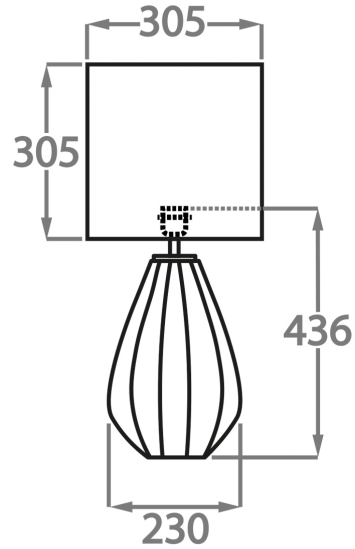

Recommended Shade(s) (OPTIONAL)

8" Tall Drum

Silk Flex

Black

Brown

Cream

Silver

Available Sizes

Size One

TL711-SM,
Height: 29.4 cm (11.57")
Diameter: 15.5 cm (6.1")
Bulbs: 1 E27
Cable Exit: Top

Size Two

TL711-LA,
Height: 43.6 cm (17.17")
Diameter: 23 cm (9.06")
Bulbs: 1 x 40W E27
Cable Exit: Top

Dimensions are measured from the base of the lamp to the middle of the bulb holder and are excluding shade

TL711-SM: Overall height with an 8" tall drum shade 44cm - 17"

TL711-LA: Overall height with a 12" tall drum shade 75cm - 30"

Shades are also available in Customer Own Material (COM)

Please note, due to our Diamond table lamps being individually hand made and each one being unique, there may be slight variations in colour