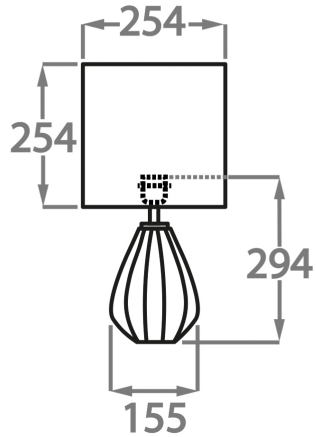

Recommended Shade(s) (OPTIONAL)

8" Tall Drum

Silk Flex

Black

Brown

Cream

Silver

Available Sizes

Size One

TL711-SM,
Height: 29.4 cm (11.57")
Diameter: 15.5 cm (6.1")
Bulbs: 1 E27
Cable Exit: Top

Size Two

TL711-LA,
Height: 43.6 cm (17.17")
Diameter: 23 cm (9.06")
Bulbs: 1 x 40W E27
Cable Exit: Top

Dimensions are measured from the base of the lamp to the middle of the bulb holder and are excluding shade

TL711-SM: Overall height with an 8" tall drum shade 44cm - 17"

TL711-LA: Overall height with a 12" tall drum shade 75cm - 30"

Shades are also available in Customer Own Material (COM)

Please note, due to our Diamond table lamps being individually hand made and each one being unique, there may be slight variations in colour