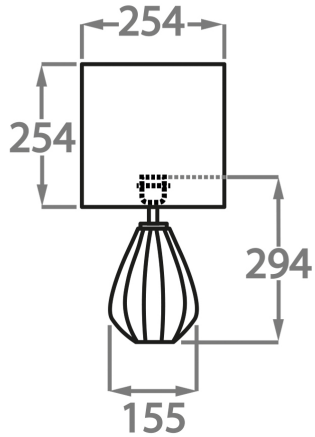

Recommended Shade(s) (OPTIONAL)

8" Tall Drum

Silk Flex

Black

Brown

Cream

Silver

Available Sizes

Size One

TL711-SM,
Height: 29.4 cm (11.57")
Diameter: 15.5 cm (6.1")
Bulbs: 1 E27
Cable Exit: Top

Size Two

TL711-LA,
Height: 43.6 cm (17.17")
Diameter: 23 cm (9.06")
Bulbs: 1 x 40W E27
Cable Exit: Top

Dimensions are measured from the base of the lamp to the middle of the bulb holder and are excluding shade

TL711-SM: Overall height with an 8" tall drum shade 44cm - 17"

TL711-LA: Overall height with a 12" tall drum shade 75cm - 30"

Shades are also available in Customer Own Material (COM)

Please note, due to our Diamond table lamps being individually hand made and each one being unique, there may be slight variations in colour