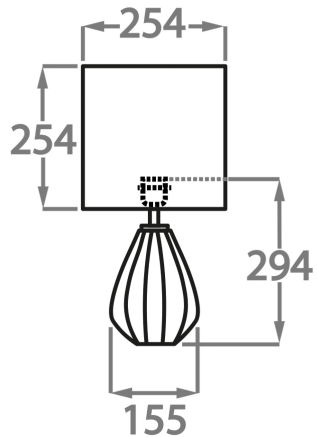

## Available Sizes

---

### Size One

TL711-SM,  
Height: 29.4 cm (11.57")  
Diameter: 15.5 cm (6.1")  
Bulbs: 1 E27  
Cable Exit: Top

### Size Two

TL711-LA,  
Height: 43.6 cm (17.17")  
Diameter: 23 cm (9.06")  
Bulbs: 1 x 40w E27  
Cable Exit: Top

Dimensions are measured from the base of the lamp to the middle of the bulb holder and are excluding shade

TL711-SM: Overall height with an 8" tall drum shade 44cm - 17"

TL711-LA: Overall height with a 12" tall drum shade 75cm - 30"

Shades are also available in Customer Own Material (COM)

\*Please note, due to our Diamond table lamps being individually hand made and each one being unique, there may be slight variations in colour\*