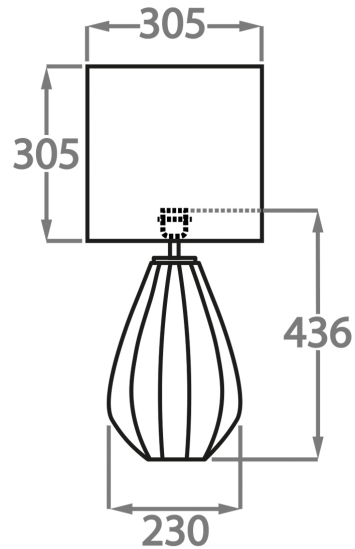

## Available Sizes

---

### Size One

TL711-SM,  
Height: 29.4 cm (11.57")  
Diameter: 15.5 cm (6.1")  
Bulbs: 1 E27  
Cable Exit: Top

### Size Two

TL711-LA,  
Height: 43.6 cm (17.17")  
Diameter: 23 cm (9.06")  
Bulbs: 1 x 40w E27  
Cable Exit: Top

Dimensions are measured from the base of the lamp to the middle of the bulb holder and are excluding shade

TL711-SM: Overall height with an 8" tall drum shade 44cm - 17"

TL711-LA: Overall height with a 12" tall drum shade 75cm - 30"

Shades are also available in Customer Own Material (COM)

\*Please note, due to our Diamond table lamps being individually hand made and each one being unique, there may be slight variations in colour\*