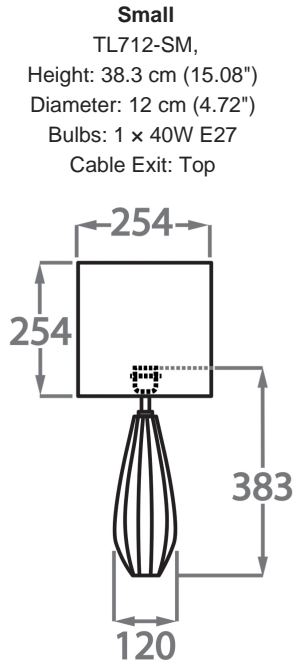

Recommended Shade(s) (OPTIONAL)

10" Tall Drum

Silk Flex

Black

Brown

Cream

Silver

Available Sizes

Dimensions are measured from the base of the lamp to the middle of the bulb holder and are excluding shade

TL712-SM: Overall height with a 10" tall drum shade 59cm - 23"

TL712-LA: Overall height with a 12" tall drum shade 76cm - 30"