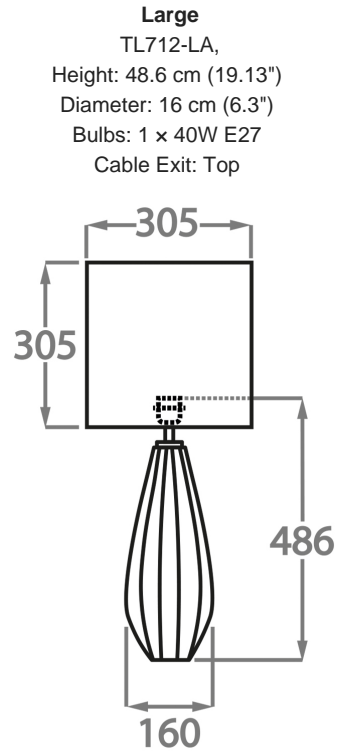

Recommended Shade(s) (OPTIONAL)

10" Tall Drum

Silk Flex

Black

Brown

Cream

Silver

Available Sizes

Dimensions are measured from the base of the lamp to the middle of the bulb holder and are excluding shade

TL712-SM: Overall height with a 10" tall drum shade 59cm - 23"

TL712-LA: Overall height with a 12" tall drum shade 76cm - 30"